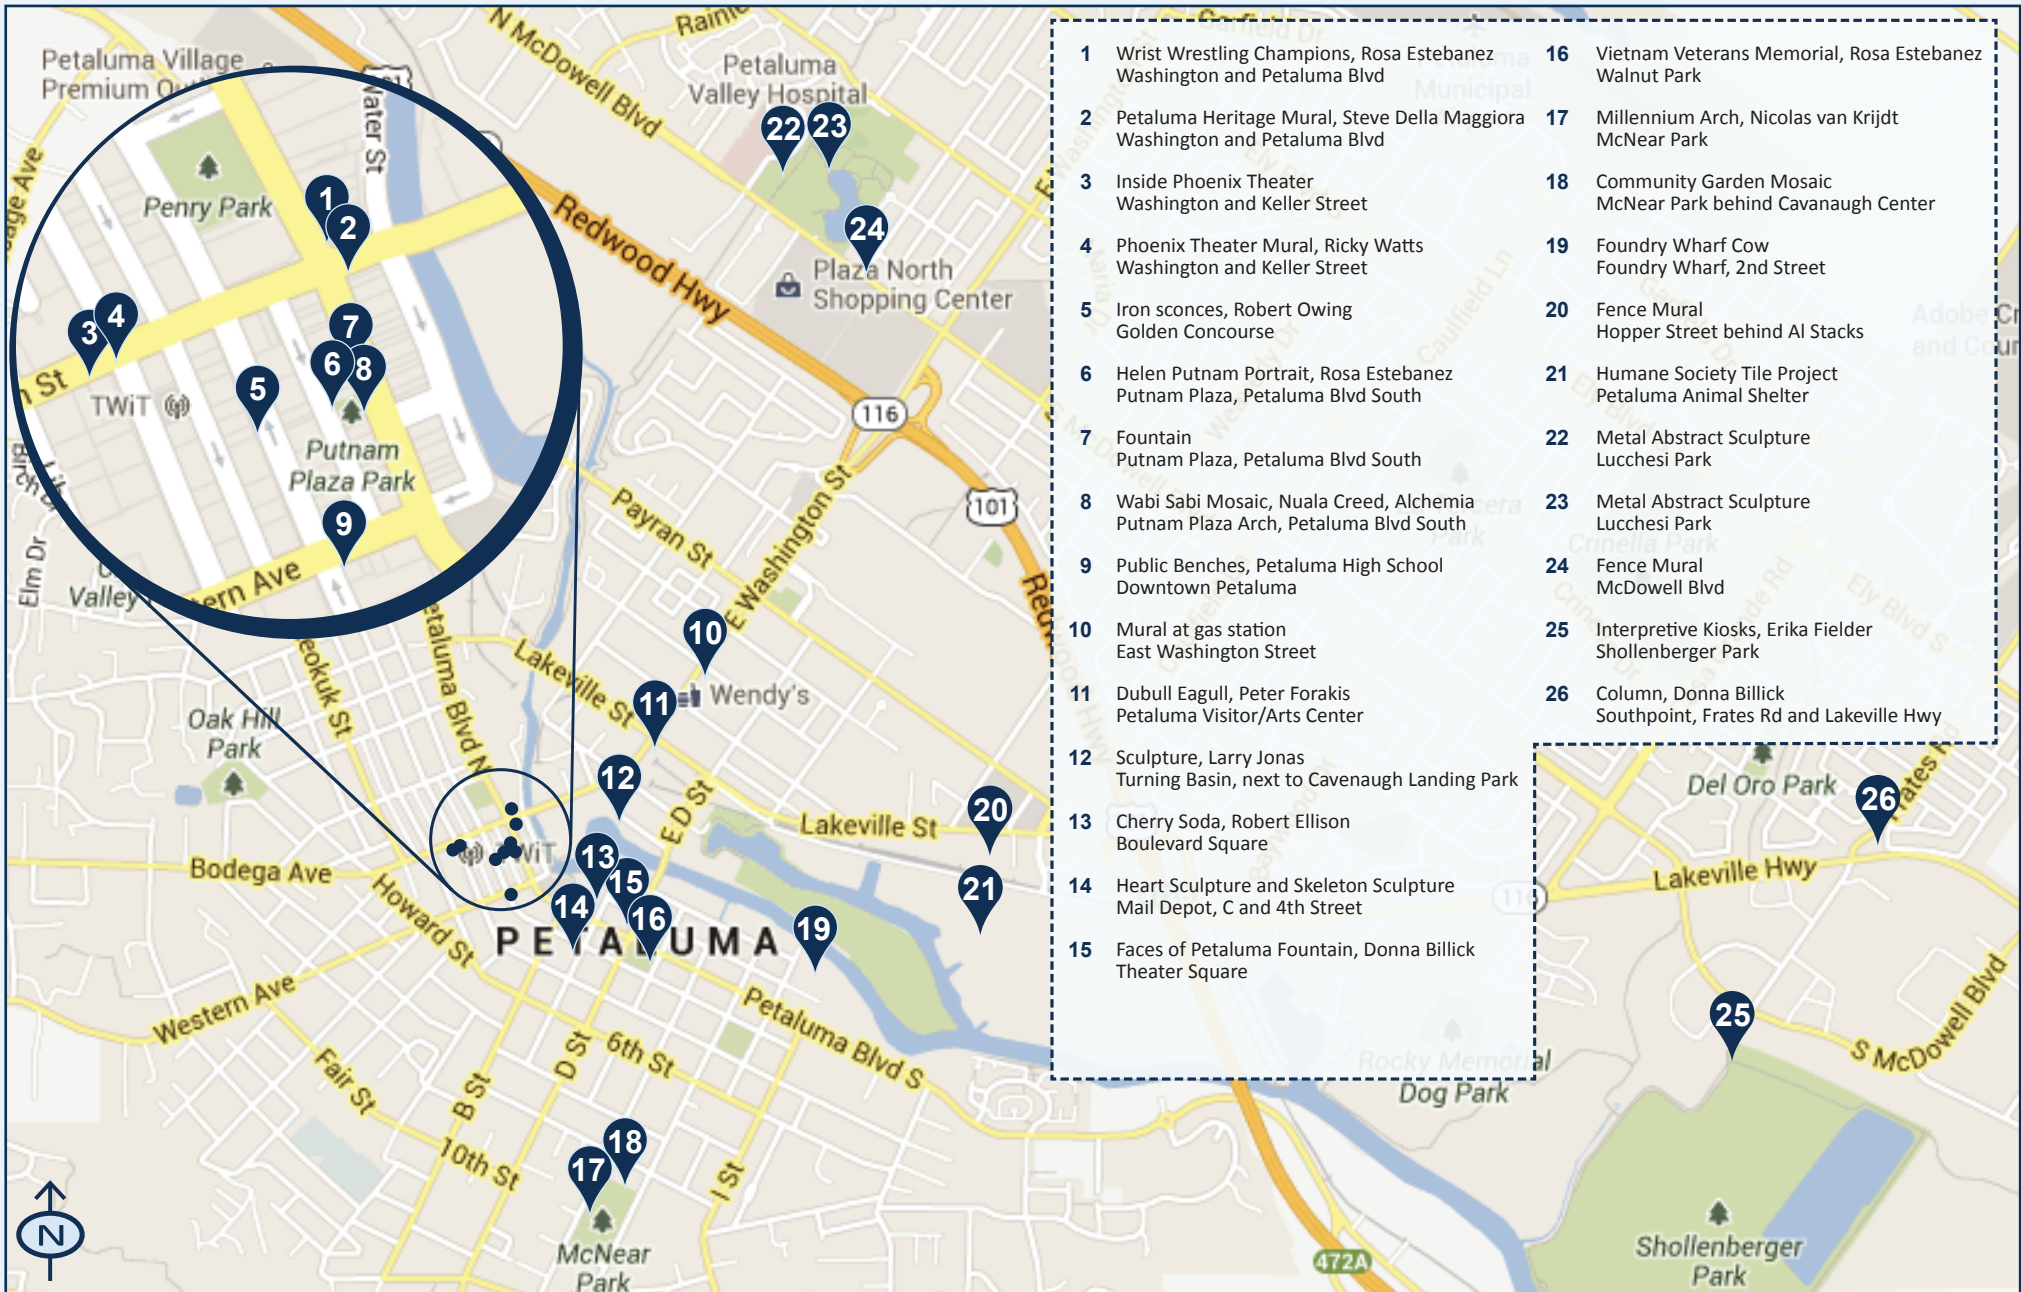

Petaluma Public Art Locations

Disclaimer: These maps or plans were compiled or digitized via electronic means utilizing many source documents. It is intended to be representative of certain physical, legal and geometric features within the City of Petaluma, CA and its environs. The existence or location of facilities must be field-verified and this document does not imply or guarantee adequate capacity or availability of service. The City of Petaluma assumes no responsibility regarding the accuracy of this information presented herein for legal documentation, representations of actual construction or for any other purpose for which this map was not intended.

0 0.1 0.2 0.5 miles