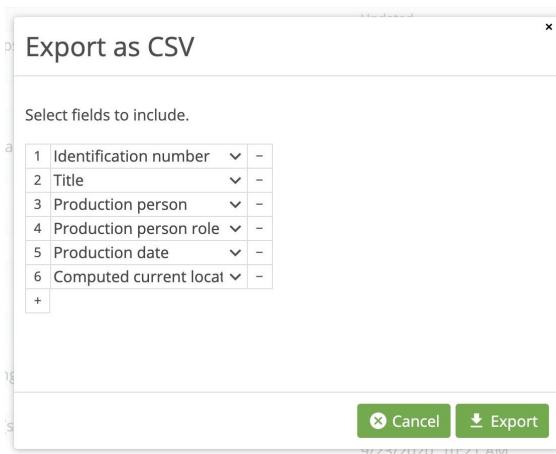

In the pop-up, use the dropdown to add fields to include in your CSV export.

You can type in the name of the field or scroll through the dropdown.

Use the + sign at the bottom of the dropdown to add another field.

The fields will be exported in the order they are arranged in the pop-up; use the numbers on the left of the fields to rearrange.

Click on export. You will be prompted to save the file.

CSV files can be opened and saved in Microsoft Excel, Open Office Calc, Google Sheets, and other spreadsheet applications.